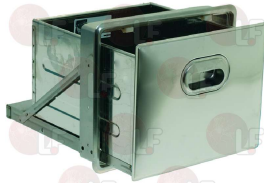

PRIOLINOX 3063

Drawers

3080003 BAR FOR KNOCK BOX \varnothing 39x320 mm

PRIOLINOX SBATTIF4

3080005 CASH DRAWER WITH KEY
with specimen holder
dimensions 347x130 mm

PRIOLINOX 3073

3080009 COIN SEPARATOR
for coin box

3080011 KNOCK BOX DRAWER
WITH REAR HOLE
mounting hole 345x278 mm

PRIOLINOX 3075/2

3080001 KNOCKBOX DRAWER
WITHOUT REAR HOLE
dimensions 345x240x270 mm
mounting hole 345x278 mm

PRIOLINOX 3075

3080002 S/STEEL DRAWER FOR COFFEE GROUNDS
size 347x405x132 mm
mounting hole 350x130 mm

PRIOLINOX 3074

Suitable for:

3080014 SLIDING CONTAINER
box drawer holder for coffee grounds
dimensions 345x277 mm

PRIOLINOX 3075/2_INF

Suitable for:

3080013 SOLID WASTE TRAY
dimensions 440x590 mm

PRIOLINOX 3075/11