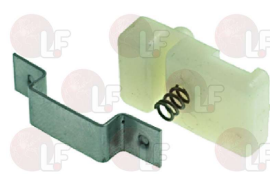

PRIOLINOX CUSC/TN/C.CASSA

3063914 BEARING FOR DRAWER GUIDE \varnothing 33 mm
for Refrigerated table (PRIOLINOX) - Series 3000

PRIOLINOX CUSC/GS/CASSETT

Door catches

3398903 DOOR CATCH S1000 PRIOLINOX

PRIOLINOX SCROCCHETTO1000

3398904 DOOR CATCH S1000 TN PRIOLINOX

PRIOLINOX SCROCCHETTO1075

3398901 DOOR CATCH S3000 PRIOLINOX
distance between holes 44 mm
mounting hole 29x20 mm

PRIOLINOX SCROCCHETTO3000

Doors

3386018 DOOR WITH LEFT OPENING HANDLE
counter hole 590x440 mm