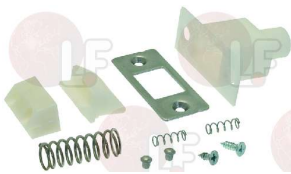

PRIOLINOX CUSC/TN/C.CASSA

3063914 BEARING FOR DRAWER GUIDE \varnothing 33 mm
for Refrigerated table (PRIOLINOX) - Series 3000

PRIOLINOX CUSC/GS/CASSETT

Door catches

3398903 DOOR CATCH S1000 PRIOLINOX

PRIOLINOX SCROCCHETTO1000

3398904 DOOR CATCH S1000 TN PRIOLINOX

PRIOLINOX SCROCCHETTO1075

3398901 DOOR CATCH S3000 PRIOLINOX
distance between holes 44 mm
mounting hole 29x20 mm

PRIOLINOX SCROCCHETTO3000

Doors

3386018 DOOR WITH LEFT OPENING HANDLE
counter hole 590x440 mm