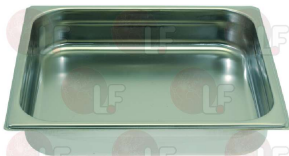

3015028 S/STEEL DRIP TRAY GN 2/3 355x325xH65 mm